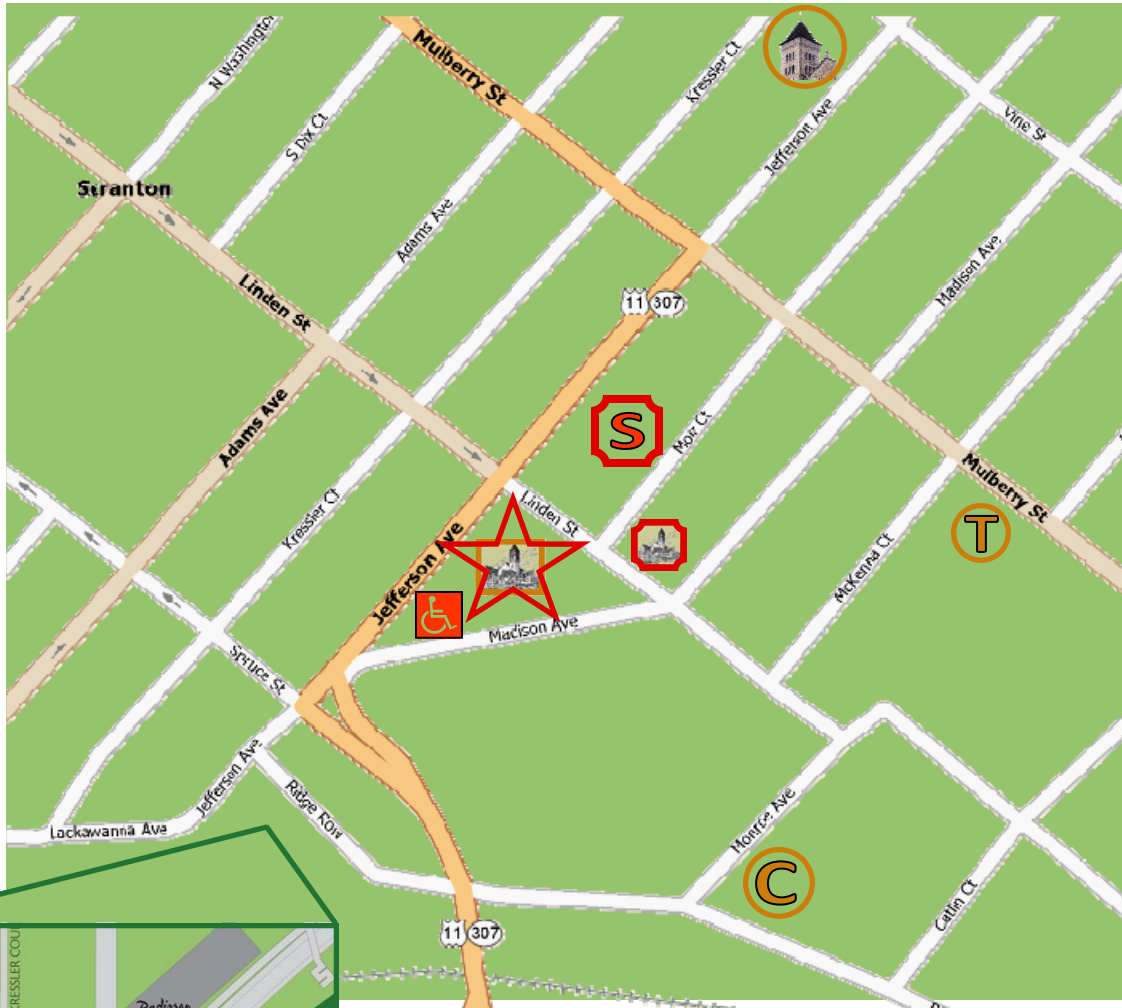

Parking for the Installation

Parking Information

 **General parking** is available at three University of Scranton lots and at St. Matthew Lutheran Church.

 **Bus transportation** is available to Elm Park church from all **general parking** lots. **Reserved** parking lots are within easy walking distance of the church.

 **Reserved parking** (special guests, worship participants, others) is available **with a parking pass** at the Elm Park United Methodist Church lot and the University of Scranton **S** lot between Linden and Mulberry; enter the **S** lot from Moir Court.

 **Handicapped parking** is available **with a parking pass** at Elm Park church. Enter lot from **Madison Avenue**.

University of Scranton Lots

-  St. Thomas Hall at South Monroe Ave. and Ridge Row 
-  Fitzpatrick Field, south of Radisson Hotel; enter from Cedar Ave. and Laurel Line Drive. **Chartered buses** will park here. 
-  Parking Pavilion, at Monroe Ave. and Mulberry Street. 

St. Matthew Lutheran Church Lot

 St. Matthew Lutheran Church parking lot is on the corner of Vine St. and Jefferson Avenue; enter from Vine Street. 