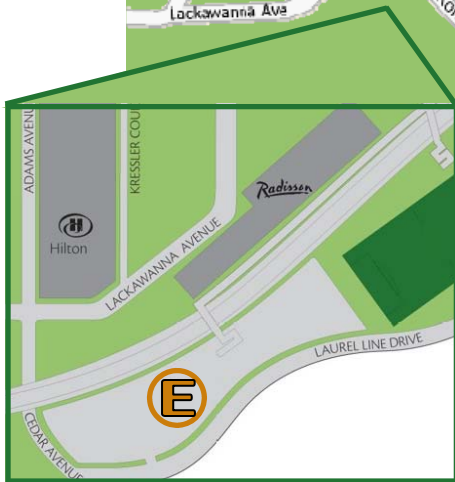

Parking for the Installation

Parking Information

 **General parking** is available at three University of Scranton lots and at St. Matthew Lutheran Church.

 **Bus transportation** is available to Elm Park church from all **general parking** lots. **Reserved** parking lots are within easy walking distance of the church.

 **Reserved parking** (special guests, worship participants, others) is available **with a parking pass** at the Elm Park United Methodist Church lot and the University of Scranton **S** lot between Linden and Mulberry; enter the **S** lot from Moir Court.

 **Handicapped parking** is available **with a parking pass** at Elm Park church. Enter lot from **Madison Avenue**.

University of Scranton Lots

-  St. Thomas Hall at South Monroe Ave. and Ridge Row 
-  Fitzpatrick Field, south of Radisson Hotel; enter from Cedar Ave. and Laurel Line Drive. **Chartered buses** will park here. 
-  Parking Pavilion, at Monroe Ave. and Mulberry Street. 

St. Matthew Lutheran Church Lot

 St. Matthew Lutheran Church parking lot is on the corner of Vine St. and Jefferson Avenue; enter from Vine Street. 